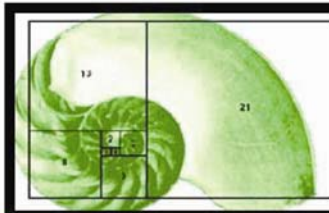

TRINITY X INFINITY =

**INTRINITY**

T  
R  
I  
S  
K  
E  
L  
E

The Human  
Heart

The  
Golden  
Mean

Phi

**MERKABA**

The wisdom of Sacred Geometry

The header features a black background with two yellow infinity symbols. Below this is a black and white checkered border. On the left, there are two tilted squares: an orange one with a blue number '3' and a light blue one with a black number '3'. On the right, there is a tilted blue square with a yellow number '3'. In the center, a white box with a blue border contains a list of ten bullet points.