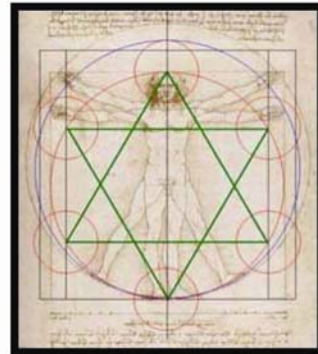

TRINITY X INFINITY =

**INTRINITY**

T  
R  
I  
S  
K  
E  
L  
E

The Human  
Heart

The  
Golden  
Mean

Phi

**MERKABA**

The wisdom of Sacred Geometry

The header features a black background with two yellow infinity symbols. Below this is a black and white checkered border. On the left, there are two tilted squares: an orange one with a blue number '3' and a light blue one with a black number '3'. On the right, there is a tilted blue square with a yellow number '3'. In the center, a white box with a blue border contains a list of ten bullet points.