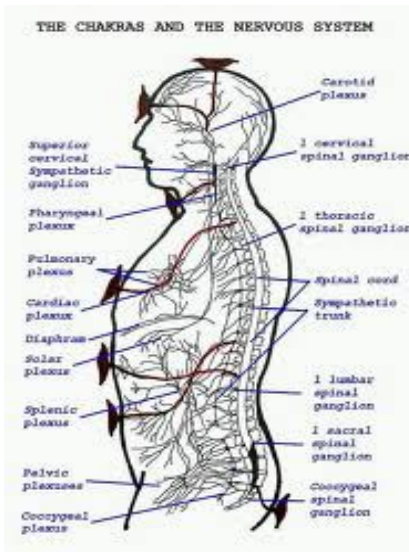

The ♥ Heart Brain consciousness controls this system - via Pineal gland (Hypothalamus)

(See bottom of pages #6, #7.)

“Pineal Gland / ♥ Heart-Brain – are the seat of the Soul.” They bond us to the Universe & to God.

Crystalline like structure of **Pineal Gland** acts like prism, “refracting” light into spinal nervous-system

↓ Colors & hand written notations below, by Deanna-(Deonaa) Hernesmaa, 1994.

<http://www.calldram.com/images/practice8-2.jpg> .