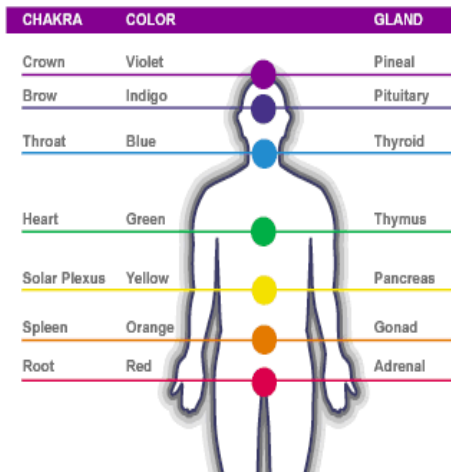

Remember -- the optic nerve is the only nerve exposed to the outside of the body - { through the Eyes }.

Sun Light, Full Spectrum Lights (5,500K, CRI = 91) = is food for the body. So, for best health, best not to use sunglasses.

<http://www.prismweb.nl/pictures/prismico.jpg> .

<http://dpss4b.files.wordpress.com/2013/09/prism.jpg?w=593> .

<http://4.bp.blogspot.com/-h8N5vrXHJ84/UoRFv-cOOXI/AAAAAAAAABM/76sMUOoZtwl/s1600/serat+optik.jpeg> .

The ♥ Heart Brain consciousness controls this system - via Pineal gland (Hypothalamus)

(See bottom of pages #6, #7.)

“Pineal Gland / ♥ Heart-Brain – are the seat of the Soul.” They bond us to the Universe & to God.

Crystalline like structure of **Pineal Gland** acts like prism, “refracting” light into spinal nervous-system

↓ Colors & hand written notations below, by Deanna-(Deonaa) Hernesmaa, 1994.

<http://www.calldram.com/images/practice8-2.jpg> .