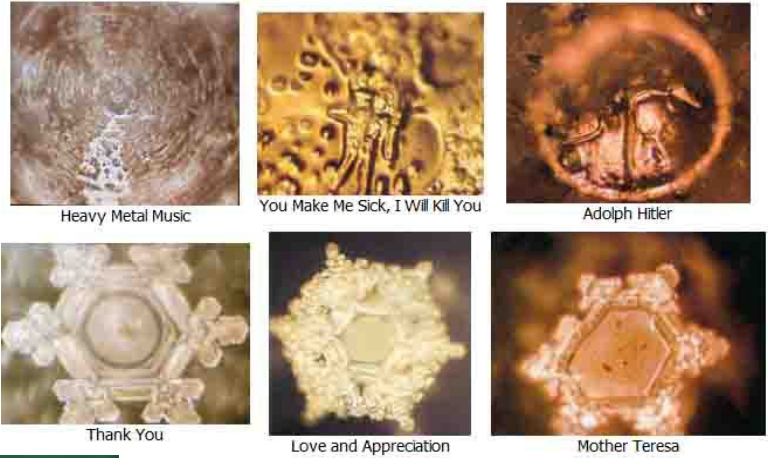

Hiding in plain sight

. http://www.mayanmajix.com/heart_g.pdf .

Also, see pages # 3 -- # 8

21 -- # 27

So small ... “You Can Not Always Depend On Seeing What You Are Looking At” ... but some people can ... a--n--d ... without a microscope

Beautiful – Music – Thoughts – Pictures -- Words (Written / Spoken) Turn Water Into Beautiful Crystal Snowflakes, When Frozen

When directing words & thoughts at water, Dr Masaru Emoto discovered that the ones with **(+)positive** energy formed beautiful snowflake shaped crystals and the **(-)negative** words & thoughts formed ugly misshaped blobs, when the water was frozen to (- 25 C) below zero, and then magnified 200 – 500 x's, using “**Dark Field Microscope,**” with photographic capabilities “Thoughts frozen in time.”

→ Because frozen crystal snowflake have a very short life cycle, the best opportunity to see & to photograph one forming, is to **take 50 samples** of water (0.5ml size drops) from each bottle, & put each drop in its own “petri dish.” The water drops are then frozen for 3 hours at (- 25 degree C) in a freezer located within a larger walk-in “**Freezer-Lab-Room**” The room is a precisely controlled environment, kept at (- 5 C), making it the perfect place to use “**The Dark-Field Microscope** to photograph the frozen water crystal snowflakes. The crystals are magnified between 200 – 500 times their original size.