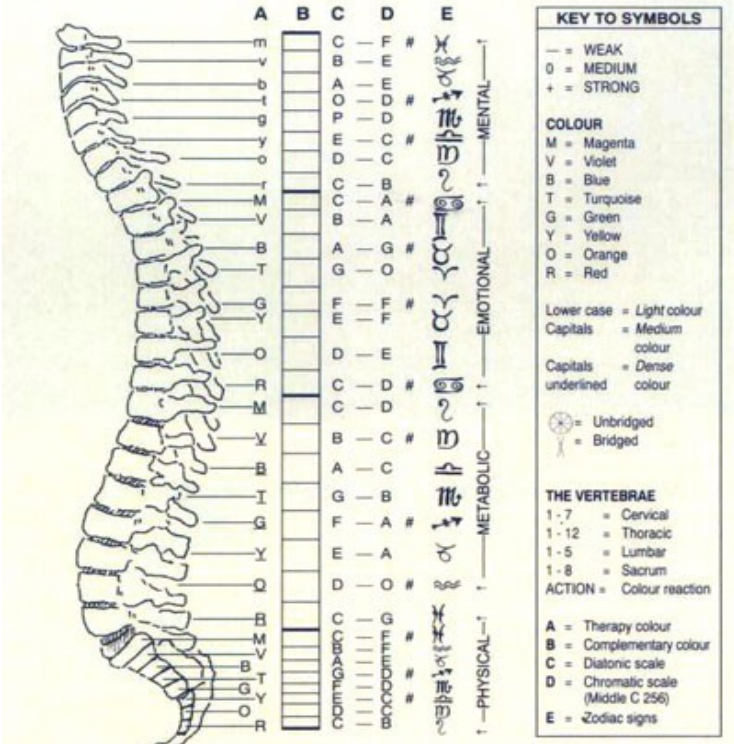

Spine, Color, Sound - Chart

Theo Gimbel

Medical Colour-Diagnosis Chart

Originator: THE HYGEIA COLLEGE OF COLOUR THERAPY
Brooke House, Avingon, Gloucestershire. Tel: (0453) 832150

Form, Sound, Colour Healing, by Theo Gimbel (1980)