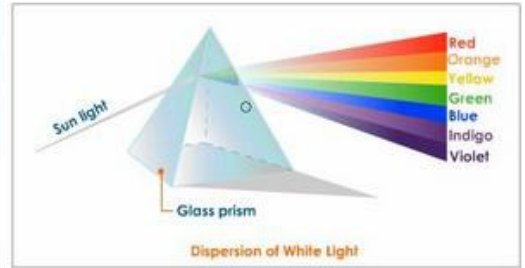

- #26 (a) - (a - i) , (a - k) -

“The Lost Knowledge and Forgotten Wisdom of The ♥ Heart”

Proving scientifically, ♥ Love never dies & is the most powerful force in the Universe

This Science has been – **Known** -- for thousands of years

Hiding in plain sight

“The Optic Nerve – Fiber Optics and The Nervous System”

“Eyes – are the windows of the soul”

Light through the eyes is split, 20% is used for vision, 80% is used for the Chakra - Endocrine - Nervous System.

Remember -- the optic nerve is the only nerve exposed to the outside of the body - { through the Eyes }.

Sun Light, Full Spectrum Lights (5,500K, CRI = 91) = is food for the body. So, for best health, best not to use sunglasses.