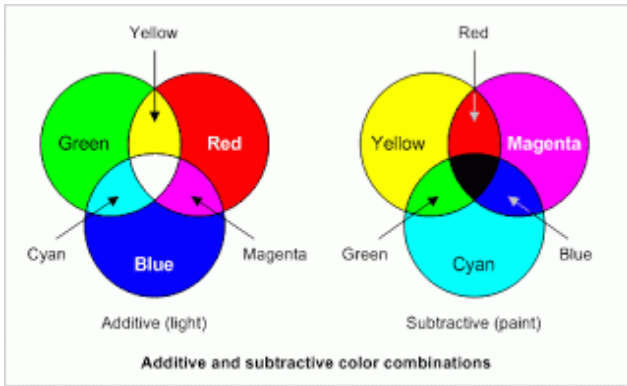

Spine, Color, Sound - Chart

Theo Gimbel

Medical Colour-Diagnosis Chart

Originator: THE HYGEIA COLLEGE OF COLOUR THERAPY
Brooke House, Avingon, Gloucestershire. Tel: (0453) 832150

Form, Sound, Colour Healing, by Theo Gimbel (1980)

http://www.halexandria-foundation.org/gallery/main.php?g2_view=core.DownloadItem&g2_itemId=474&width=80&height=150

http://1.bp.blogspot.com/-JPlj_Ct2Ve0/TlfiMKtq6ml/AAAAAAAAAFpw/jlyUA0QxfgA/s1600/Medical+color+diagnosis+chart.jpg

“Know Yourself Through Colour,” (1989 Book, by Marie Louise Lacy)

*

*** Mystic Rose - Colour Wheel**

- * **Red + Orange Pale Salmon** --- Unconditional Love.
- * **Orange + yellow ... Golden Yellow** --- Wisdom.
- * **Yellow + Green Pale Green** --- Brotherhood, Unity.
- * **Green + Blue Turquoise** --- Clarity of Thought.
- * **Blue + Violet Lavender** --- Higher Ideals, Devotion to God.
- * **Violet + Red Magenta** --- Majesty & Royalty. The color that blends spirit & matter. On a high vibration, lifting us up to the highest of what is noble & true