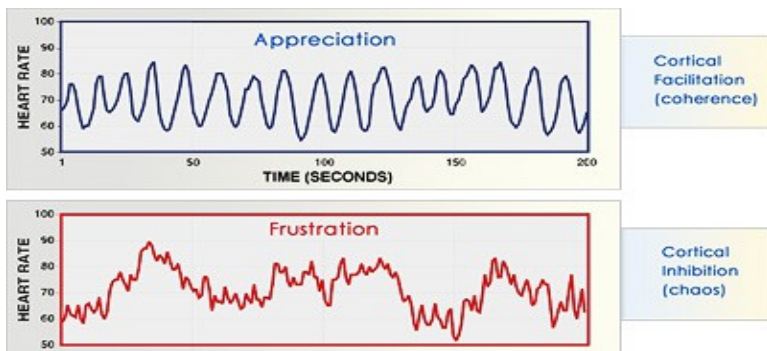

*** The Ancient Egyptians regarded the ♥Heart - “as the seat of consciousness & understanding”... See the bottom half of page # 20(a), then pages #4 -- #8 and pages # 26 (a,b). These pages help explain the relationship of light, ♥Love & thought - with ♥Heart-Brain & pineal gland.

Neil Diamond 1982 Song ... “Turn on your Heart-Light, let it shine where ever you go, let it make a happy glow for all the world to see”) ... and also ... *Remember the “End” of the 1982 movie ... “E.T. - The Extra-Terrestrial,” by Steven Spielberg. When ET comes back to life -- ET's heart lights-up, bringing back to life the dead & dried out flower in the room ... John 8:12 Jesus, I am light of the world . ... The Power Of Wonder - Matthew 18.3 ... “Truly I tell you, unless you change and become like little children, you will never enter the Kingdom of heaven.”

♥Heart-Brain / Brain-Stem

. <http://www.heartmath.org/> .

. <http://bensten.files.wordpress.com/2010/11/graph_cortical_facilitation_inhibition.jpg> .

The Electromagnetic Field of The ♥Heart

→
Field detected by SQUID-based magnetometer

←
Change everything with a change of ♥Heart.
Relationship between ♥Brain, Brain Stem ... Stress, Emotions
More explanation, page #6 - #8.